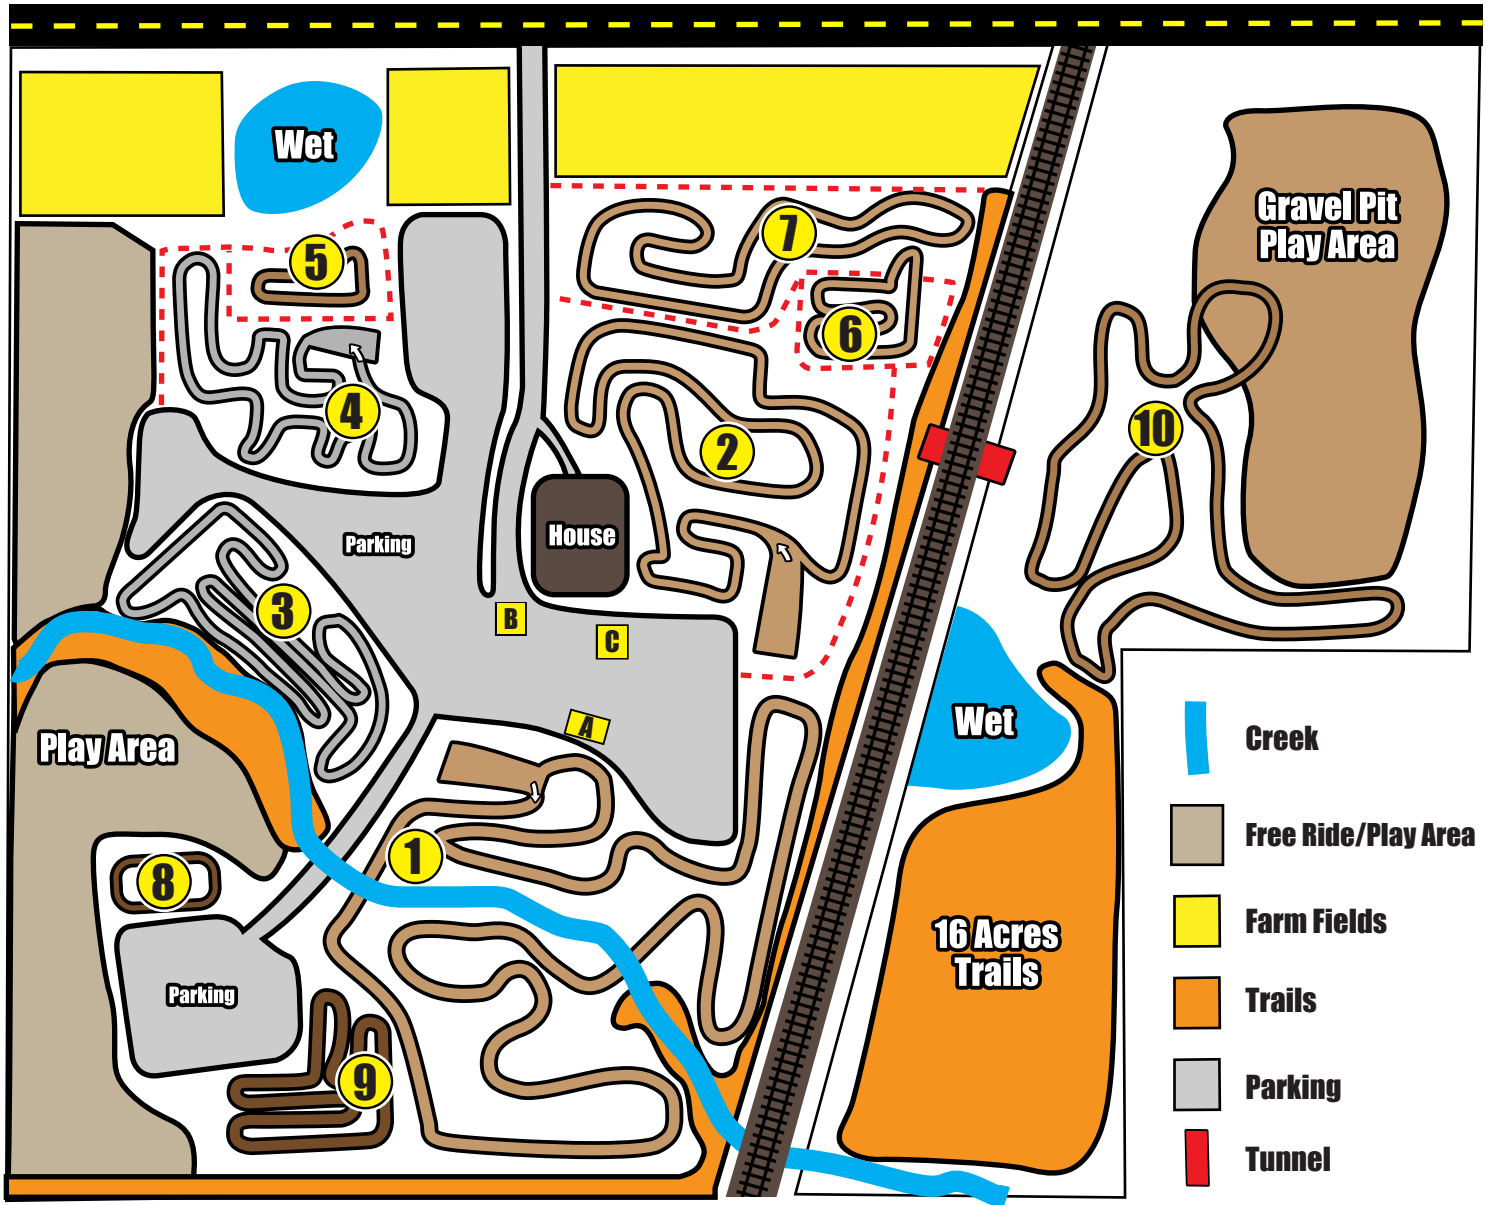

# MOTOKAZIELAND

RECREATION PARK

← I35 1/2 Mile

Co Rd 9

- ① Main Mx Track
- ② Mx Track #2
- ③ Night Track/Snocross
- ④ Big 50cc Track
- ⑤ Beginners/Safety Track
- ⑥ Pit Bike Track
- ⑦ Mx Track #3
- ⑧ Flat Track
- ⑨ Expert Level Supercross
- ⑩ GP Track

- Ⓐ Finish Line/Bathroom/Showers
- Ⓑ Registration/Food
- Ⓒ Shop

**165 Acres Total**

### **Facility**

The MotokazieLand facility encompasses a 165 acre parcel in Rice County with varying terrain. The facility will have rolling contour for fun motocross tracks, flatter land for grass parking, sand pit play areas and mature forest for trails. Soils will vary from clay, sandy clay, loam and sand. This facility will provide a much needed area for riders to practice, race, ride, camp, learn, and for new riders to become involved in the sport.

### **Off-Road Play Areas**

- ATV and single track (motorcycle) trails
- Free ride area with hills and dirt piles
- ATV Challenge course
- Enduro X bike challenge course